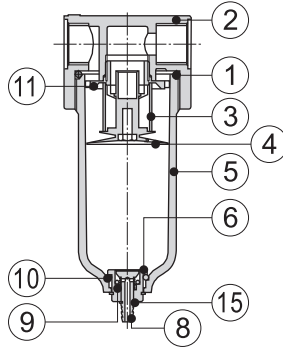

Sipariş Kodu / Ordering Code

AF 2000 M W □

① ② ③ ④ ⑤

① Model	② Port size	③ Drain type [Note]	④ Filtering grade	⑤ Thread type
AF:A Series Filter	1500: 1/8" 2000: 1/4"	Blank: Semi-auto drain M: Manual drain	Blank: 40 µ m W: 5 µ m	Blank: PT G: G T: NPT
BF:B Series Filter	2000: 1/4" 3000: 3/8" 4000: 1/2"	Blank: Semi-auto drain M: Manual drain A: Automatic drain		

[Note1] The drain modes of different series are different.
Please refer to P211 for details.

Akış Şeması / Flow Chart

WINMAN A,B Serisi Şartlandırıcı Grupları / A,B Series Preparation Unit

AF, BF Serisi Filtre / AF, BF Series Filter

İç Yapısı / Inner structure

AF Series

BF Series

No.	Item	Material	No.	Item	Material
1	Drain bowl O-ring	NBR	8	Drain pillar	POM
2	Body	Aluminum alloy	9	Return spring	Stainless steel
3	Filter element	5 µ m	10	Gasket	POM
		40 µ m	11	Air guider	POM
4	Umbrella baffle	POM	12	Bowl guard switch	POM
5	Drain bowl	PC	13	Bowl guard	PA6
6	Drain kit	POM	14	Drain seat O-ring	NBR
7	Drain seat	POM	15	Clip	Spring steel

Boyutlar / Dimensions

AF Series

BF Series