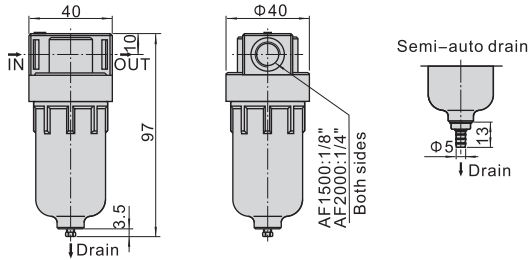

İç Yapısı / Inner structure

AF Series

BF Series

No.	Item	Material	No.	Item	Material
1	Drain bowl O-ring	NBR	8	Drain pillar	POM
2	Body	Aluminum alloy	9	Return spring	Stainless steel
3	Filter element	5 µ m	10	Gasket	POM
		40 µ m	11	Air guider	POM
4	Umbrella baffle	POM	12	Bowl guard switch	POM
5	Drain bowl	PC	13	Bowl guard	PA6
6	Drain kit	POM	14	Drain seat O-ring	NBR
7	Drain seat	POM	15	Clip	Spring steel

Boyutlar / Dimensions

AF Series

BF Series