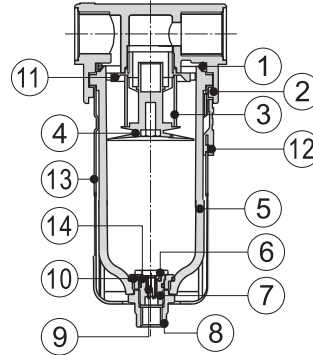

Sipariş Kodu / Ordering Code

AF 2000 M W □

① ② ③ ④ ⑤

① Model	② Port size	③ Drain type [Note]	④ Filtering grade	⑤ Thread type
AF:A Series Filter	1500: 1/8" 2000: 1/4"	Blank: Semi-auto drain M: Manual drain	Blank: 40 µ m W: 5 µ m	Blank: PT G: G T: NPT
BF:B Series Filter	2000: 1/4" 3000: 3/8" 4000: 1/2"	Blank: Semi-auto drain M: Manual drain A: Automatic drain		

[Note1] The drain modes of different series are different.
Please refer to P211 for details.

Akış Şeması / Flow Chart

WINMAN A,B Serisi Şartlandırıcı Grupları / A,B Series Preparation Unit

AF, BF Serisi Filtre / AF, BF Series Filter

İç Yapısı / Inner structure

AF Series

BF Series

No.	Item	Material	No.	Item	Material
1	Drain bowl O-ring	NBR	8	Drain pillar	POM
2	Body	Aluminum alloy	9	Return spring	Stainless steel
3	Filter element	5 µ m	10	Gasket	POM
		40 µ m	11	Air guider	POM
4	Umbrella baffle	POM	12	Bowl guard switch	POM
5	Drain bowl	PC	13	Bowl guard	PA6
6	Drain kit	POM	14	Drain seat O-ring	NBR
7	Drain seat	POM	15	Clip	Spring steel

Boyutlar / Dimensions

AF Series

BF Series