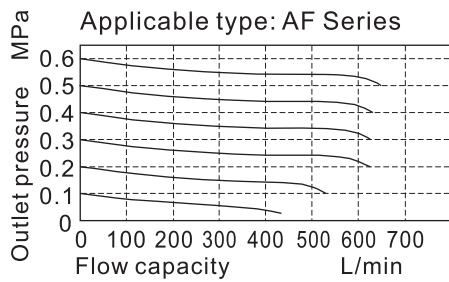

Akış Şeması / Flow Chart