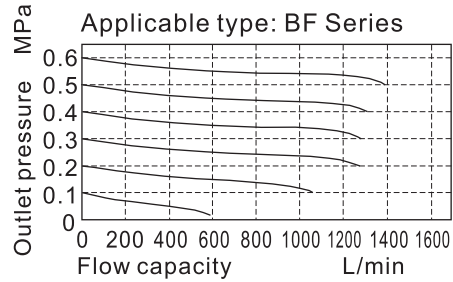

Akış Şeması / Flow Chart