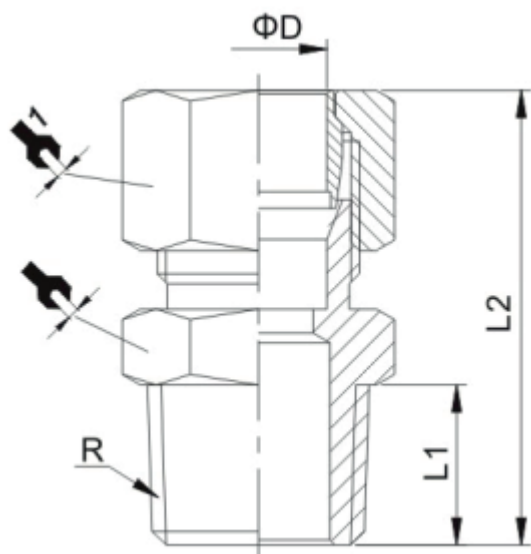

Kompressionfittings/Compression Fittings

WKC Serie/Series

Dimension/Dimension

MODEL	ΦD	R	L1	L2		
WKC04-01	4	R1/8	7.5	23	10	10
WKC04-02	4	R1/4	9.5	25.5	14	10
WKC06-01	6	R1/8	7.5	23	10	12
WKC06-02	6	R1/4	9.5	25.5	14	12
WKC06-03	6	R3/8	10.5	26.5	17	12
WKC08-01	8	R1/8	7.5	24.5	12	14
WKC08-02	8	R1/4	9.5	27	14	14
WKC08-03	8	R3/8	10.5	28	17	14
WKC08-04	8	R1/2	13.5	31.5	21	14
WKC10-02	10	R1/4	9.5	28.5	14	17
WKC10-03	10	R3/8	10.5	29.5	17	17
WKC10-04	10	R1/2	13.5	33	21	17
WKC12-02	12	R1/4	9.5	28.5	17	19
WKC12-03	12	R3/8	10.5	29.5	17	19
WKC12-04	12	R1/2	13.5	33	21	19