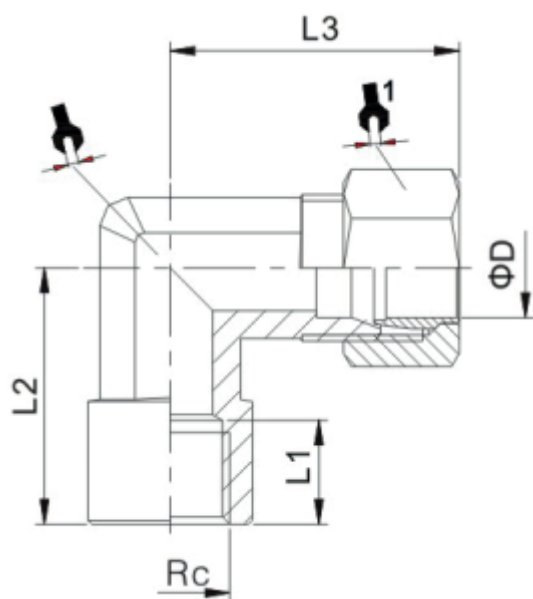

Kompressionfittings/Compression Fittings

WKLF Serie/Series

Dimension/Dimension

MODEL	ØD	Rc	L1	L2	L3		
WKLF04-01	4	Rc1/8	8.5	19	20.5	10	10
WKLF06-01	6	Rc1/8	8.5	19	20.5	10	12
WKLF06-02	6	Rc1/4	11	24	22	12	12
WKLF06-03	6	Rc3/8	12	28	25	14	12
WKLF08-01	8	Rc1/8	8.5	19	22.5	10	14
WKLF08-02	8	Rc1/4	11	24	24	12	14
WKLF08-03	8	Rc3/8	12	28	26.5	14	14
WKLF08-04	8	Rc1/2	14	30.5	27	17	14
WKLF10-02	10	Rc1/4	11	24	26	12	17
WKLF10-03	10	Rc3/8	12	28	28	14	17
WKLF10-04	10	Rc1/2	14	30.5	28.5	17	17
WKLF12-02	12	Rc1/4	11	24	28.5	14	19
WKLF12-03	12	Rc3/8	12	28	28.5	14	19
WKLF12-04	12	Rc1/2	14	30.5	28.5	17	19