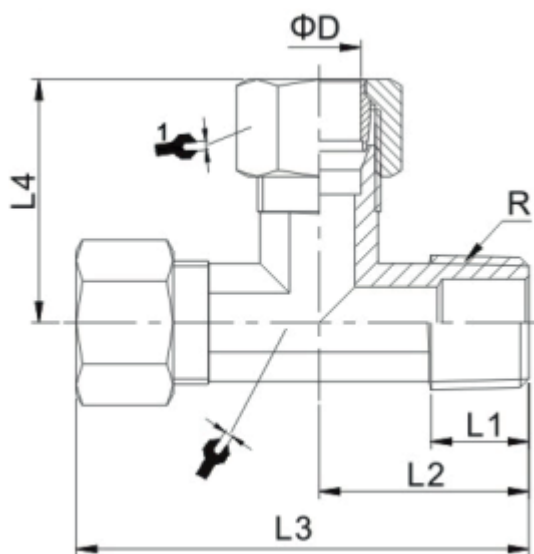

Kompressionfittings/Compression Fittings

WKST Serie/Series

Dimension/Dimension

MODEL	ΦD	Rc	L1	L2	L3	L4	🐾	1 🐾
WKST04-01	4	R1/8	7.5	16	38.5	22.5	9	10
WKST04-02	4	R1/4	9.5	20.5	45.5	25	10	10
WKST06-01	6	R1/8	7.5	16	38	24.5	9	12
WKST06-02	6	R1/4	9.5	19	40	27	10	12
WKST06-03	6	R3/8	10.5	22.5	50.5	28.5	12	12
WKST08-01	8	R1/8	7.5	16.5	39	22.5	10	14
WKST08-02	8	R1/4	9.5	19	41.5	22.5	10	14
WKST08-03	8	R3/8	10.5	22.5	51	28.5	12	14
WKST08-04	8	R1/2	13.5	27.5	56	30.5	14	14
WKST10-02	10	R1/4	9.5	22	50.5	28.5	10	17
WKST10-03	10	R3/8	10.5	22.5	52	29.5	12	17
WKST10-04	10	R1/2	13.5	27.5	57	31.5	14	17
WKST12-02	12	R1/4	9.5	23	52.5	29.5	12	19
WKST12-03	12	R3/8	10.5	24	53.5	29.5	12	19
WKST12-04	12	R1/2	13.5	27.5	51	31.5	14	19