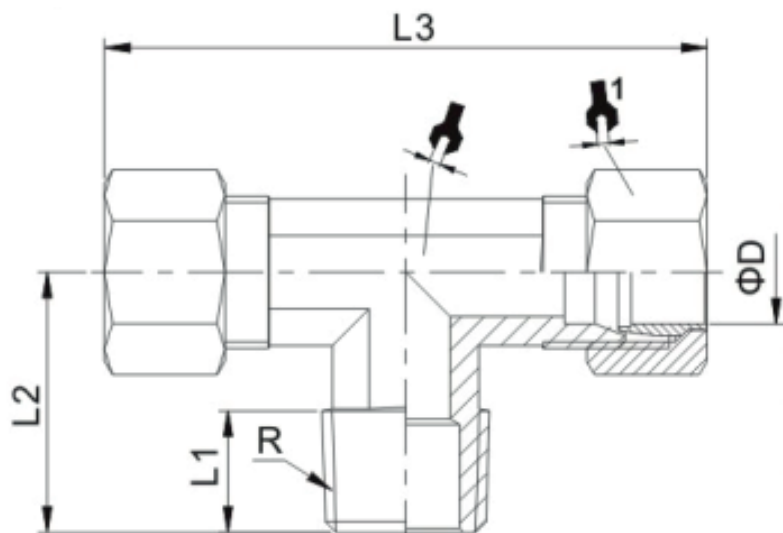

Kompressionfittings/Compression Fittings

WKT Serie/Series

Dimension/Dimension

MODEL	ΦD	R	L1	L2	L3		
WKT04-01	4	R1/8	7.5	16	40	9	10
WKT04-02	4	R1/4	9.5	20	42	10	10
WKT06-01	6	R1/8	7.5	16	40	9	12
WKT06-02	6	R1/4	9.5	20	42	10	12
WKT06-03	6	R3/8	10.5	21.5	50	12	12
WKT08-01	8	R1/8	7.5	16.5	45	10	14
WKT08-02	8	R1/4	9.5	19	45	10	14
WKT08-03	8	R3/8	10.5	22.5	52	12	14
WKT08-04	8	R1/2	13.5	27.5	55	14	14
WKT10-02	10	R1/4	9.5	22	52	10	17
WKT10-03	10	R3/8	10.5	22.5	54	12	17
WKT10-04	10	R1/2	13.5	27.5	59	14	17
WKT12-02	12	R1/4	9.5	23	55	12	19
WKT12-03	12	R3/8	10.5	24	54	12	19
WKT12-04	12	R1/2	13.5	27.5	58	14	19