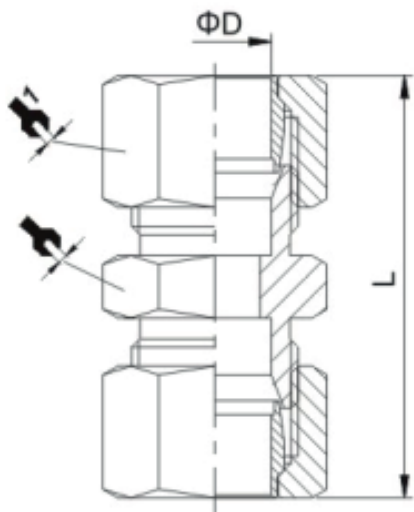

Kompressionfittings/Compression Fittings

WKU Serie/Series

Dimension/Dimension

MODEL	ΦD	L		
WKU 04	4	27	10	10
WKU 06	6	27	12	12
WKU 08	8	30.5	14	14
WKU 10	10	33.5	17	17
WKU 12	12	34	19	19